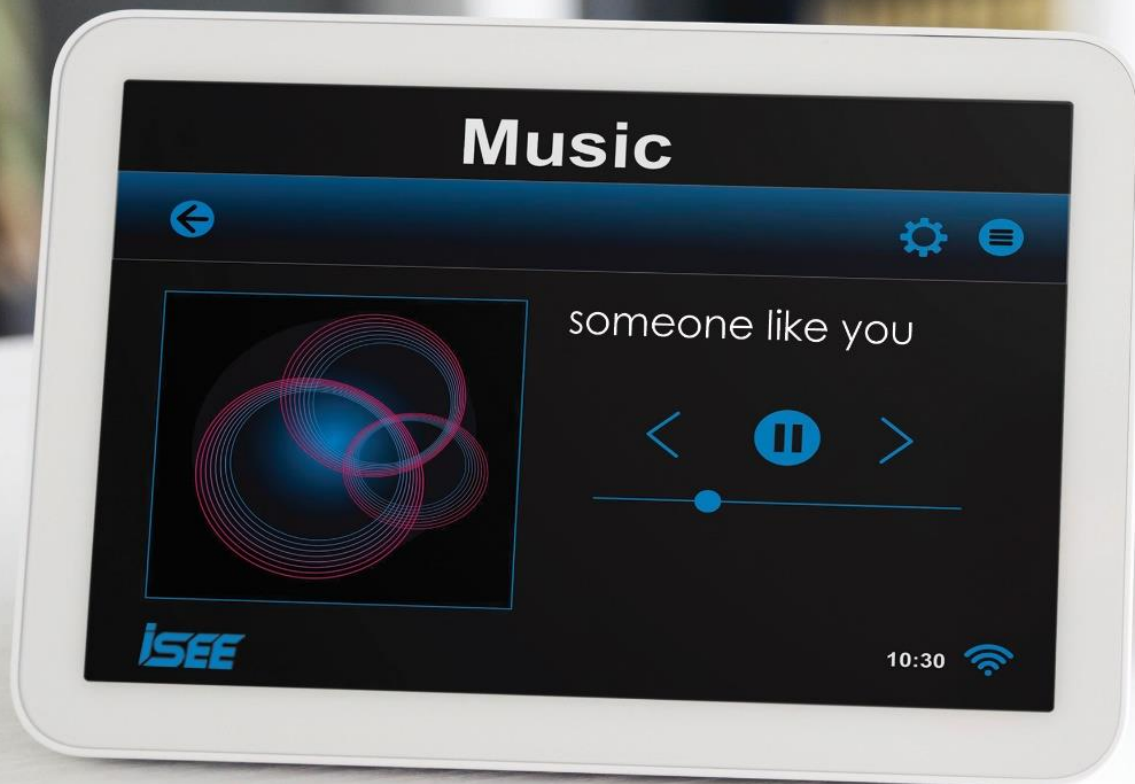

Smart App

Smart IR control

- IR control of split and air conditioner
- smart protocol-

Smart monitor 7" 10"

- 7" & 10" capacitive touch screen, 1024 x 600
- Video monitoring of DNAKE IP intercoms & IPC
- HD quality audio and video communication
- 8-ch alarm input, 1 x RS485
- Standard PoE (IEEE802.3af) / 12V DC
- 802.11b/g/n Wi-Fi and 0.3MP camera optional
- Quick installation and remote management via web interface
- Easy home automation integration through 3rd-party apps

smart module

- ability smart control for mechanic switch
- Smart Socket control

Intelligent video surveillance system

- Security system monitoring
- Transferring the image of the unit's door camera to the software
- Smart Modbus protocol

Smart audio system

- Play your favorite music with the possibility of separating the space
- High quality sound system
- Control through the user's mobile phone
- The possibility of connecting to TV, a suitable alternative to home cinema systems

Sipvideo door phone

- 4.3" color TFT LCD
- Visible light face recognition
- 2MP HD camera with IR support
- Anti-spoofing algorithm against photos and videos
- Support multiple access control methods: facial recognition,
- 13.56MHz / 125kHz access cards password, remote unlock
- Up to 10000 faces, and 100000 cards can be added
- Cold-resistant version (-40 °C to 55 °C) available
- Quick to install and easy integration with IP telephone systems using SIP protocol support